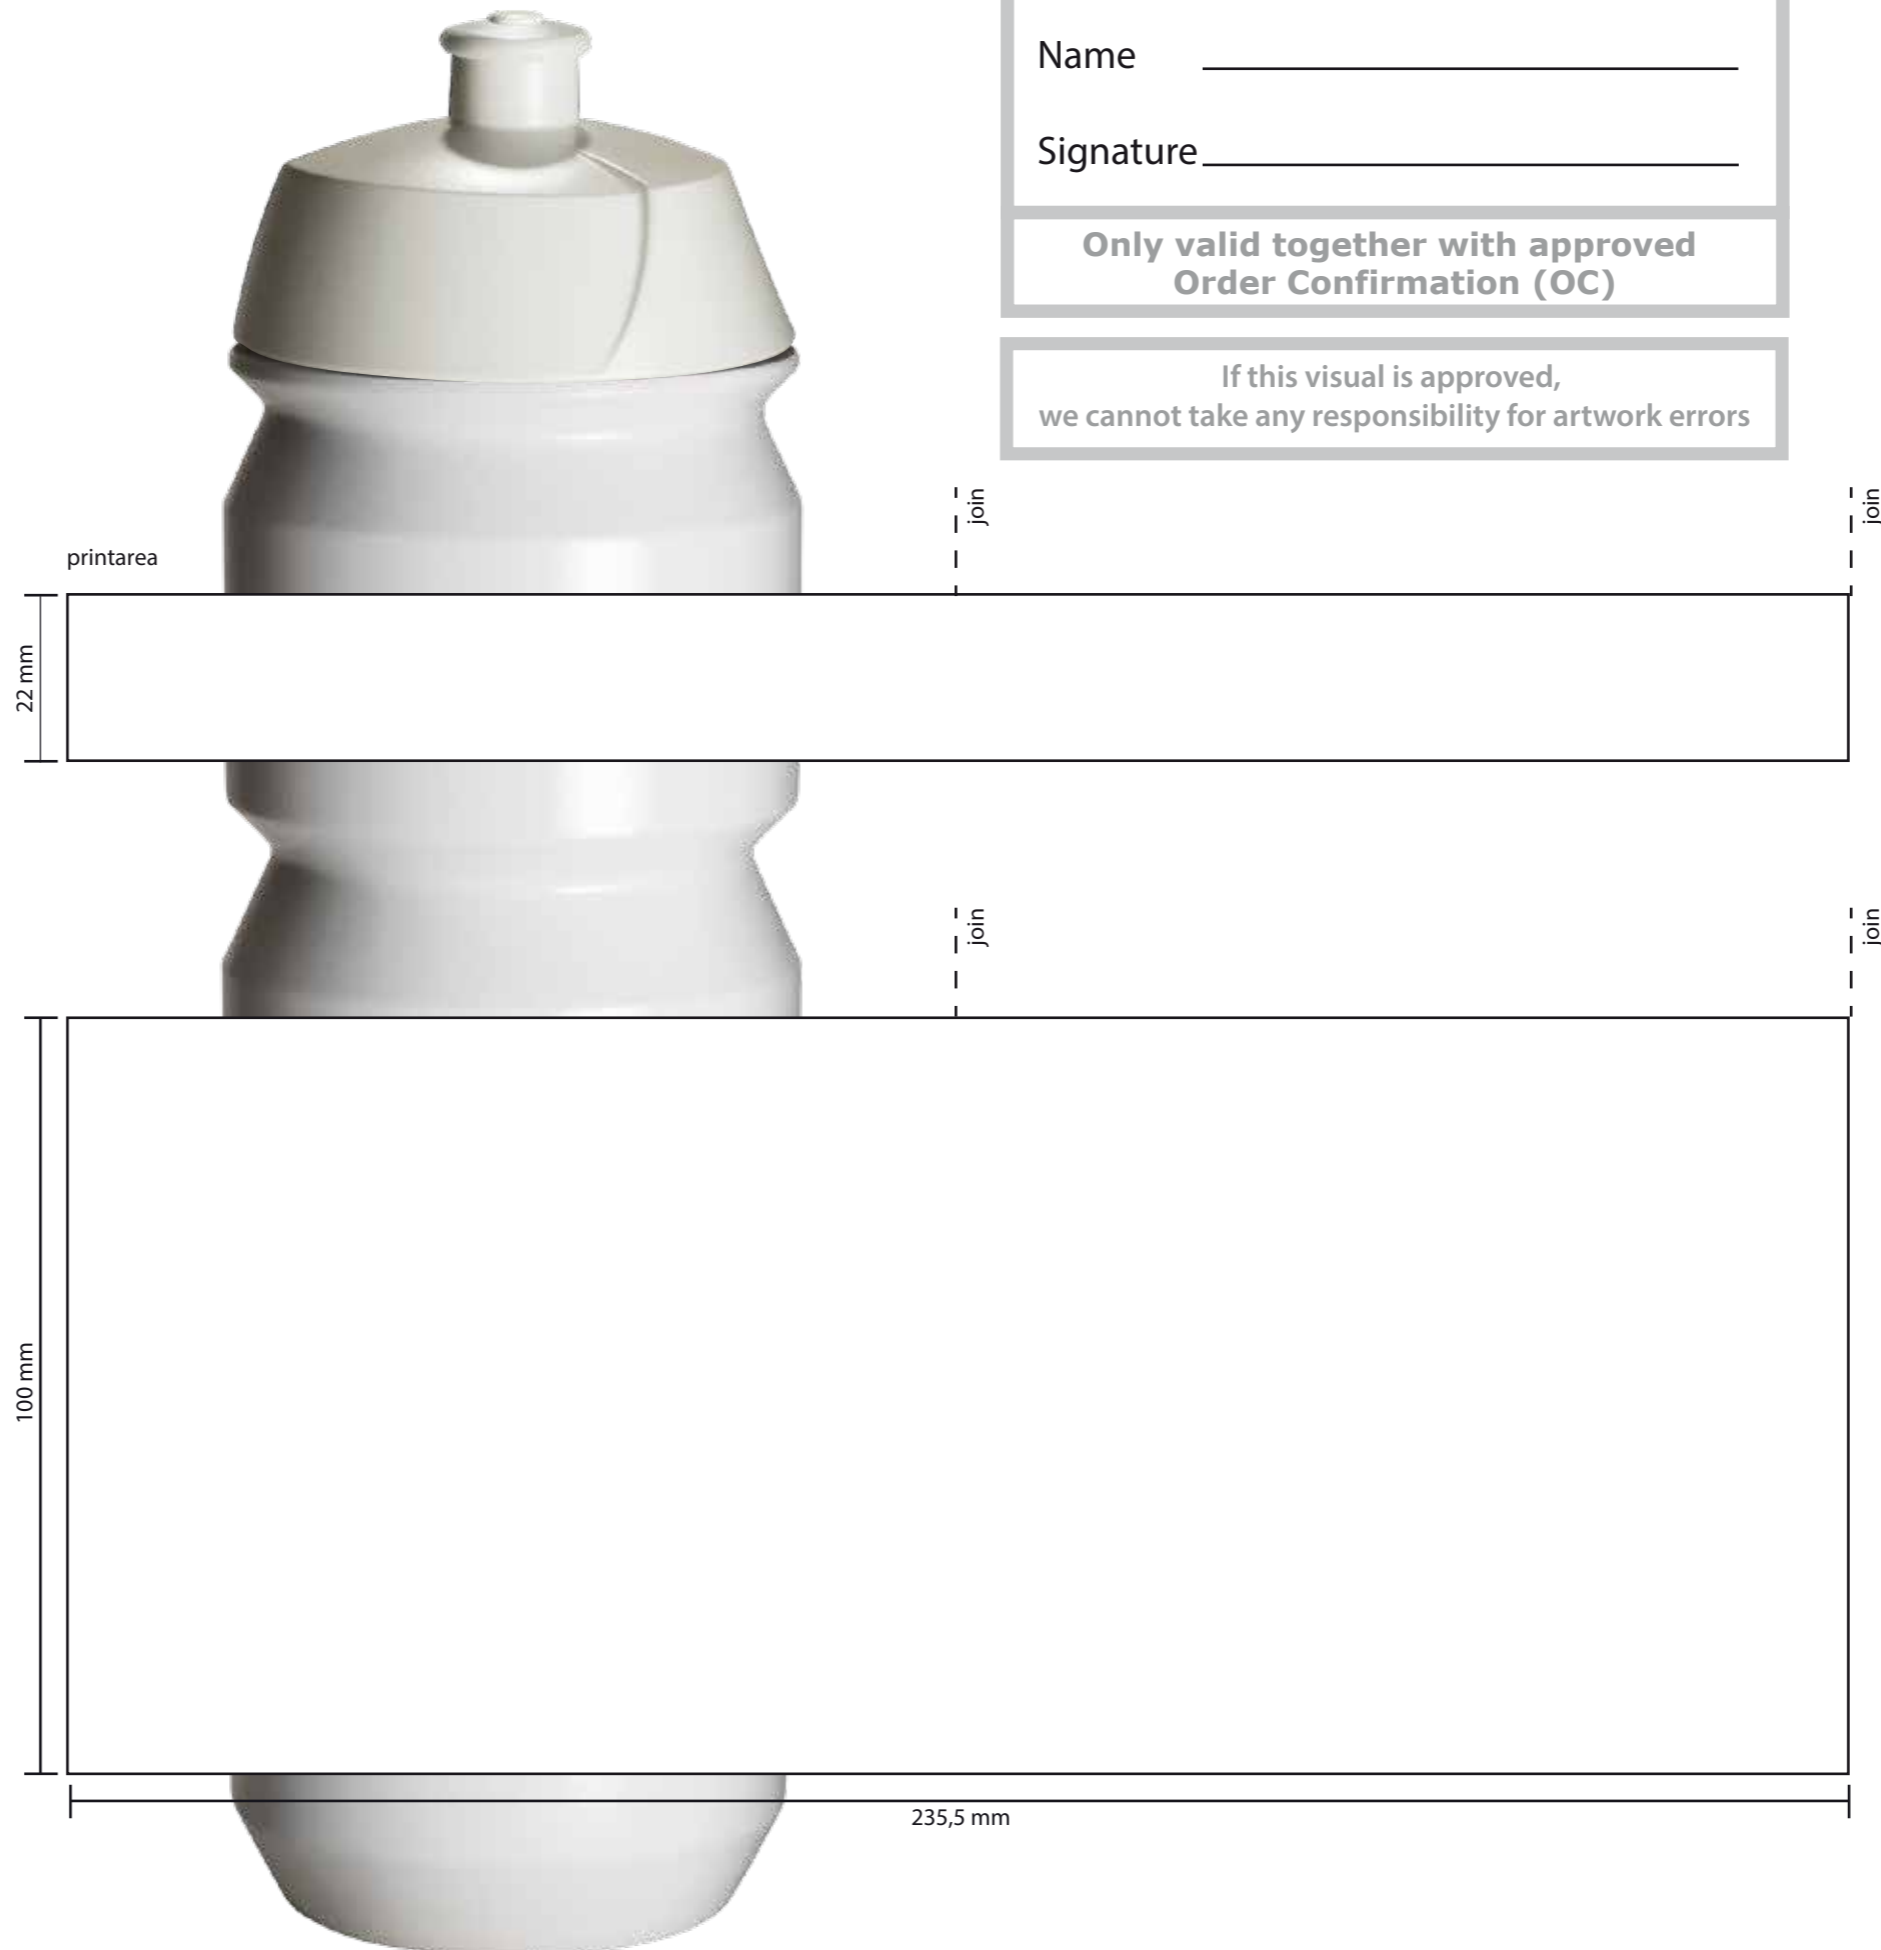

In order to avoid a production delay, **please confirm within 24 hrs.**

NAME ..

Bottle model Shiva BIO-Bidon
Bottle size 750cc
Bottle colour White
Cap colour White
Pull lid colour White

Print colour 1 ☐ PMS
Print colour 2 ☐ PMS
Print colour 3 ☐ PMS
Print colour 4 ☐ PMS
Print colour 5 ☐ PMS
Print colour 6 ☐ PMS

Bio Bottle
Biodegradable

The bio logo is optional,
please ask us if you want us to add it as part of your design

Bio Bottle
Biodegradable **Bio Bottle** Biodegradable

! By approving this visual, you accept the following deviations

1. When printing on coloured bottles, it is necessary to print a white underlay first. In some cases an outline is visible.
2. Dark bottles are more sensitive to scratches and scuff marks.
3. When printing a multiple colour design, where the colours meet a 0,5 mm tolerance in closure must be accepted
4. When printing full colour process CMYK, the end result is mat, pixelated and can deviate from the visual proof. Our raster size is 34 dpi.

Bottles are dishwasher safe up to 40° C !

Visual OK _____ Date _____

Name _____

Signature _____

**Only valid together with approved
Order Confirmation (OC)**

If this visual is approved,
we cannot take any responsibility for artwork errors

preview front side