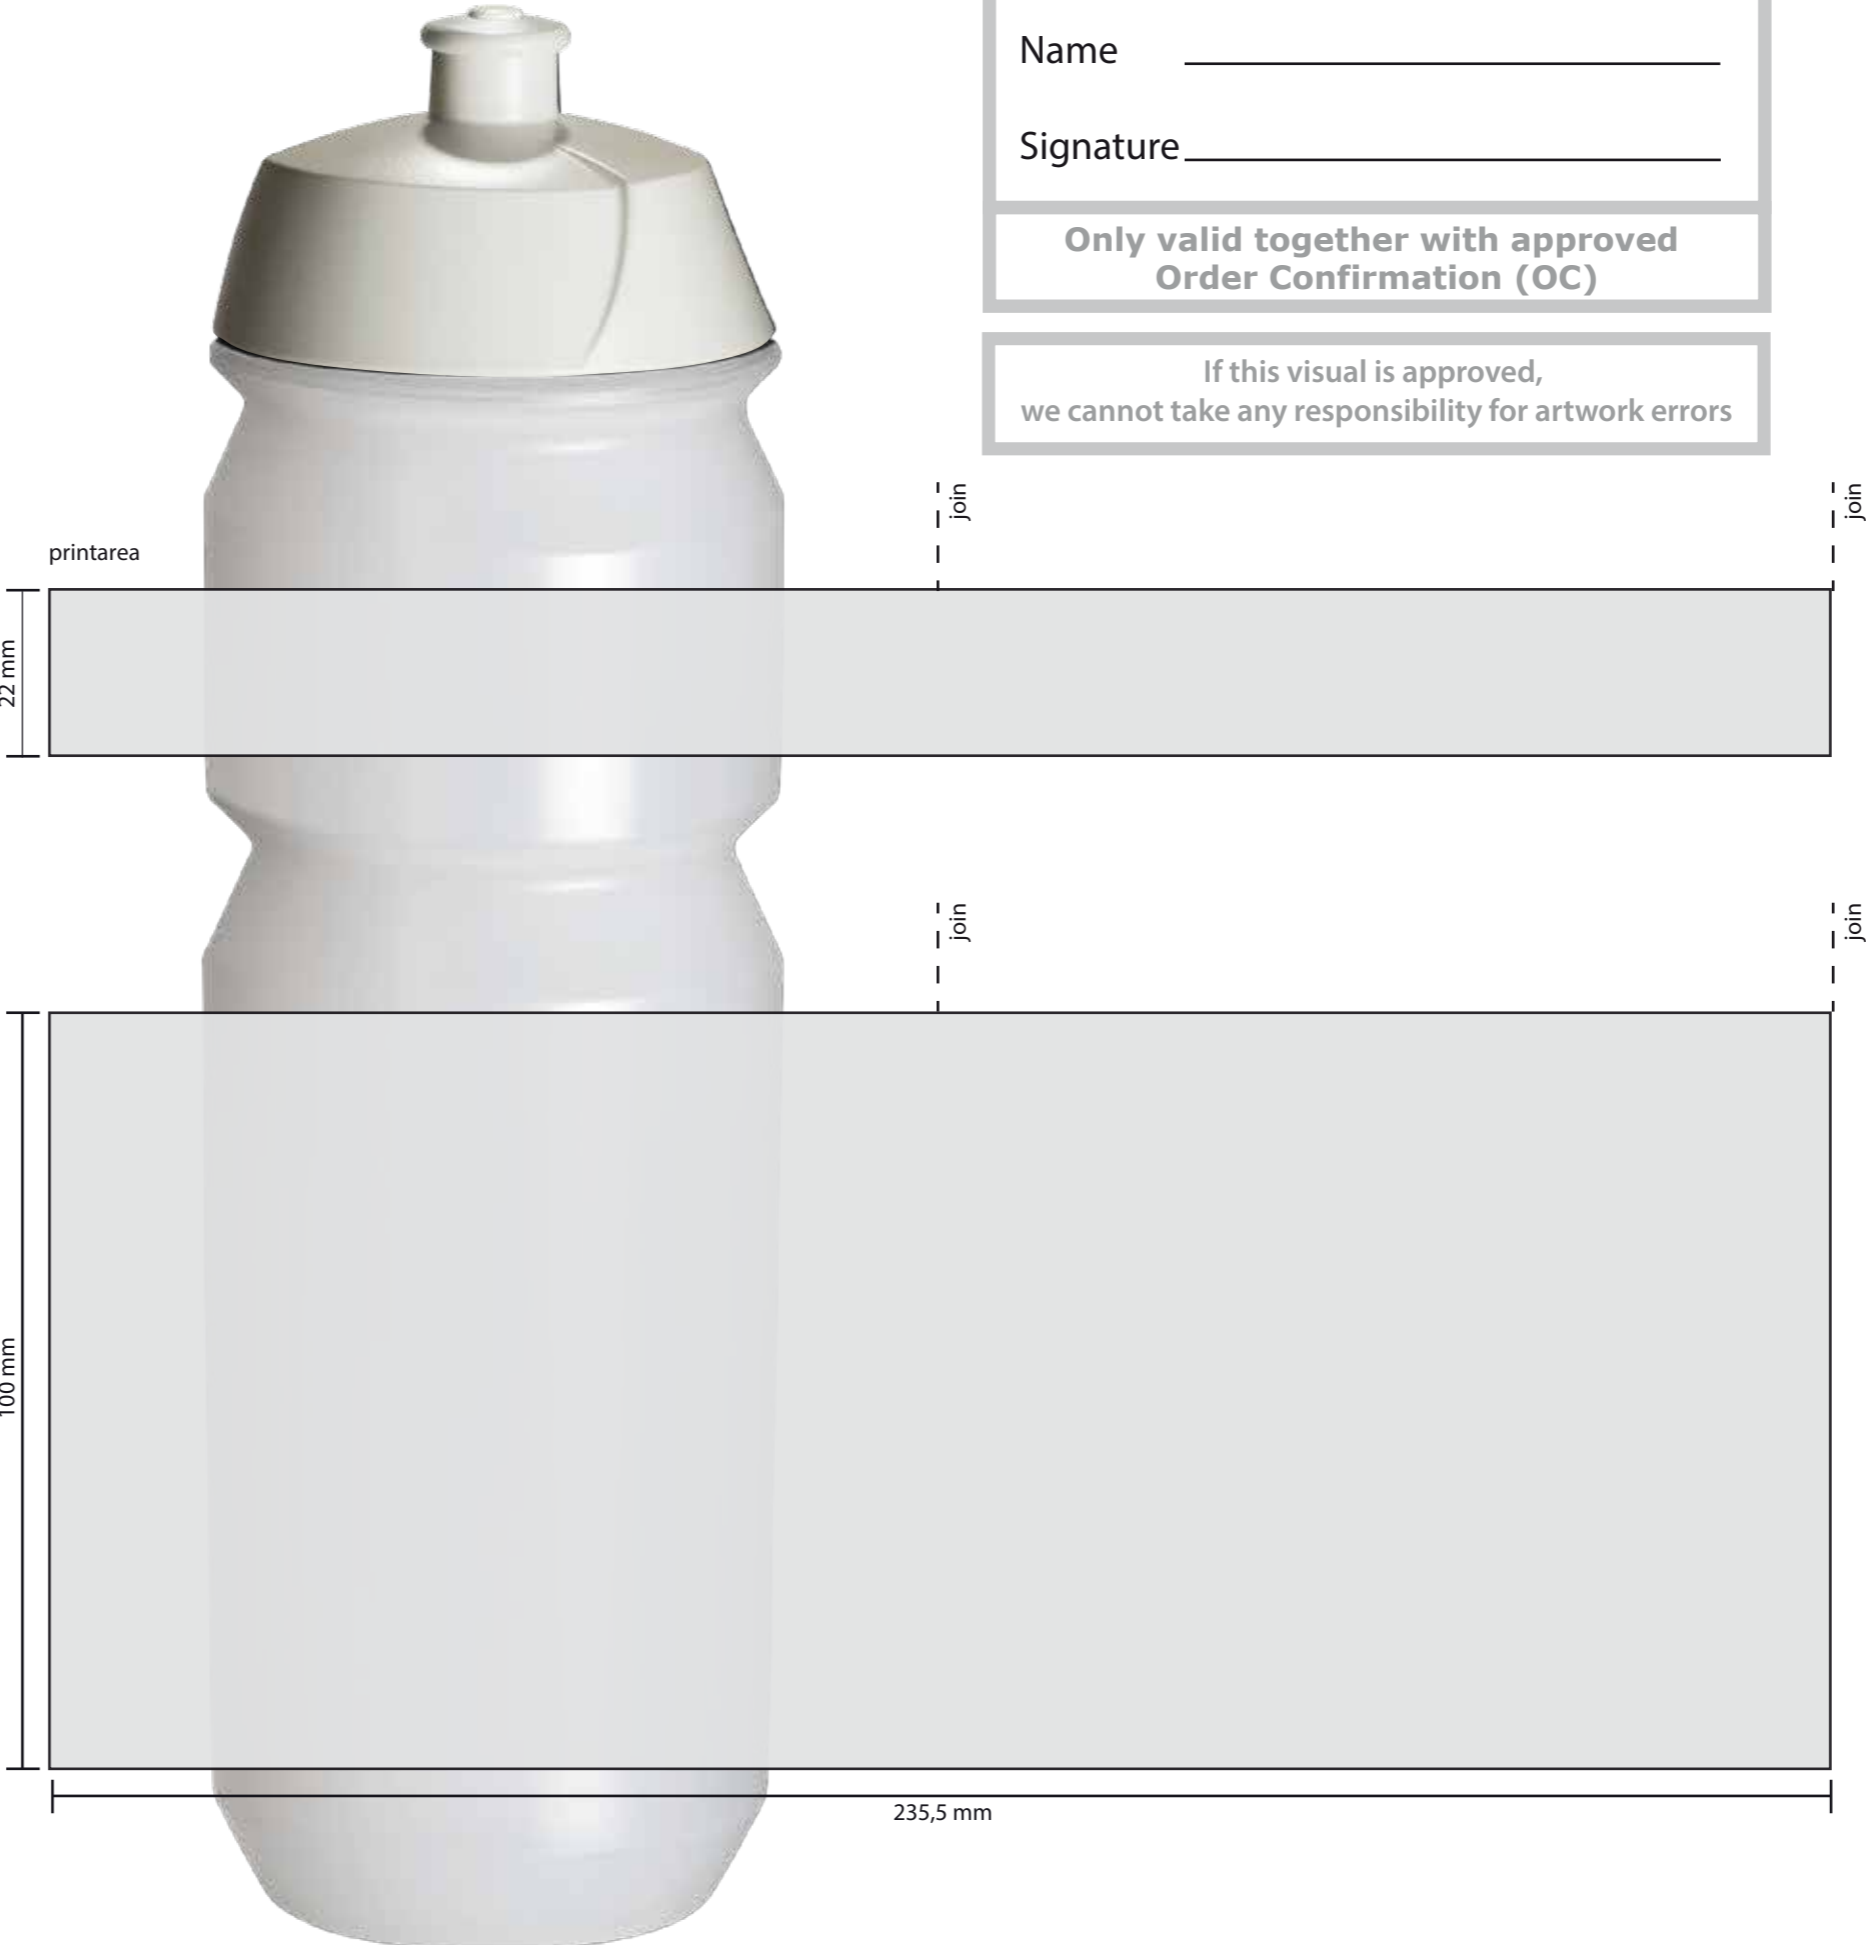

In order to avoid a production delay, **please confirm within 24 hrs.**

NAME ..

Bottle model Shiva BIO-Bidon
Bottle size 750cc
Bottle colour Transparent
Cap colour White
Pull lid colour White

- Print colour 1 ☐ PMS
- Print colour 2 ☐ PMS
- Print colour 3 ☐ PMS
- Print colour 4 ☐ PMS
- Print colour 5 ☐ PMS
- Print colour 6 ☐ PMS

The bio logo is optional, please ask us if you want us to add it as part of your design
Bio Bottle
Biodegradable **Bio Bottle** Biodegradable

! By approving this visual, you accept the following deviations

1. When printing on coloured bottles, it is necessary to print a white underlay first. In some cases an outline is visible.
2. Dark bottles are more sensitive to scratches and scuff marks.
3. When printing a multiple colour design, where the colours meet a 0,5 mm tolerance in closure must be accepted
4. When printing full colour process CMYK, the end result is mat, pixelated and can deviate from the visual proof. Our raster size is 34 dpi.

Bottles are dishwasher safe up to 40° C!

Visual OK _____ Date _____

Name _____

Signature _____

Only valid together with approved Order Confirmation (OC)

If this visual is approved, we cannot take any responsibility for artwork errors